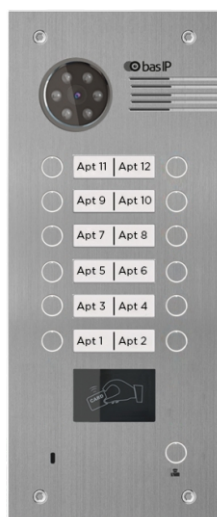

OUTDOOR PANEL

BA-12BD

EAN: 5060514912799 (SILVER)

BAS-IP BA-12BD is 12-button panel incorporating cutting-edge technical features and stunning design. The BA-12BD supports contactless cards, the new **BAS-IP UKEY** application, as well as has a built-in camera, which provides video output in 720p resolution.

This panel is exceptionally durable, for its protection class is IP65.

SILVER

Main features

- Panel type: Multi button.
- Display: No.
- Camera: 1/4", adjustable camera angle by 15°.
- Angle: 80° horizontal x 52° vertical.
- Resolution: 1 Mp.
- Output video: 720p (1280 × 720), H.264 Main Profile.
- Night backlight: 6 LEDs.
- Light sensitivity: 0,01 Lux.
- Protection class: IP65.
- Working temperature: -40 — +65 °C.
- Power consumption: 5,5 W, in standby — 2,5 W.
- Power supply: +12 V DC, PoE.
- Body: Metallic.
- Colors: Silver.
- Dimensions for installation: 355 × 140 × 53 mm.
- Size of the panel: 375 × 155 × 47 mm.
- Installation: Flush, surface with BR-AA bracket.

Functionality

- **Interface:** Multi-language graphical and WEB interface.
- **Lock opening:**
 - By means of a monitor
 - By an access card
 - From the BAS-IP Intercom application
 - From the BAS-IP UKEY application
 - From API
- **Access Control:** Multi format reader with UKEY technology support.
- **ACS Integration:** Wiegand-26+ output.
- **Shortcut buttons:** 12 mechanical call buttons.
- **Authentication:** Separate password for settings, WEB - interface and RTSP stream.
- **Talking mode:** Full duplex.
- **Additionally:**
 - Software Link support
 - SIP P2P
 - Built-in relay
 - Open API