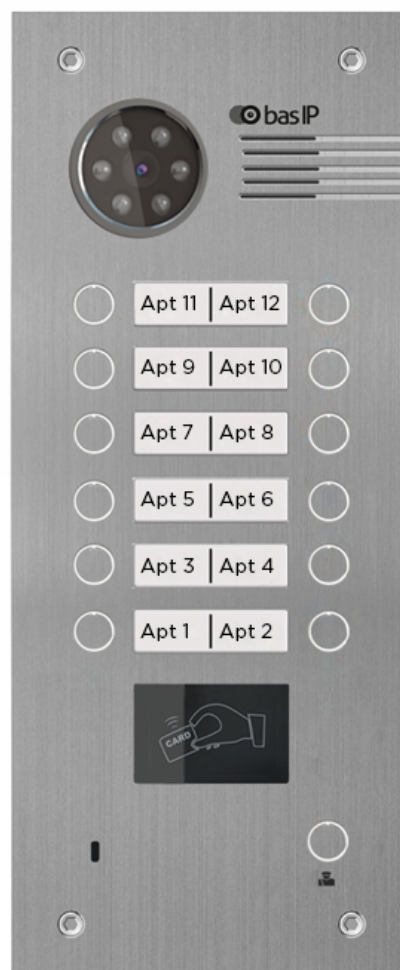

OUTDOOR PANEL

BA-12BD

EAN: 5060514912799 (SILVER)

BAS-IP BA-12BD is 12-button panel incorporating cutting-edge technical features and stunning design. The BA-12BD supports contactless cards, the new **BAS-IP UKEY** application, as well as has a built-in camera, which provides video output in 720p resolution.

This panel is exceptionally durable, for its protection class is IP65.

SILVER

Main features

- Panel type: Multi button.
- Display: No.
- Camera: 1/4", adjustable camera angle by 15°.
- Angle: 80° horizontal x 52° vertical.
- Resolution: 1 Mp.
- Output video: 720p (1280 × 720), H.264 Main Profile.
- Night backlight: 6 LEDs.
- Light sensitivity: 0,01 Lux.
- Protection class: IP65.
- Working temperature: -40 — +65 °C.
- Power consumption: 5,5 W, in standby — 2,5 W.
- Power supply: +12 V DC, PoE.
- Body: Metallic.
- Colors: Silver.
- Dimensions for installation: 355 × 140 × 53 mm.
- Size of the panel: 375 × 155 × 47 mm.
- Installation: Flush, surface with BR-AA bracket.

Functionality

- **Interface:** Multi-language graphical and WEB interface.
- **Lock opening:**
 - By means of a monitor
 - By an access card
 - From the BAS-IP Intercom application
 - From the BAS-IP UKEY application
 - From API
- **Access Control:** Multi format reader with UKEY technology support.
- **ACS Integration:** Wiegand-26+ output.
- **Shortcut buttons:** 12 mechanical call buttons.
- **Authentication:** Separate password for settings, WEB - interface and RTSP stream.
- **Talking mode:** Full duplex.
- **Additionally:**
 - Software Link support
 - SIP P2P
 - Built-in relay
 - Open API