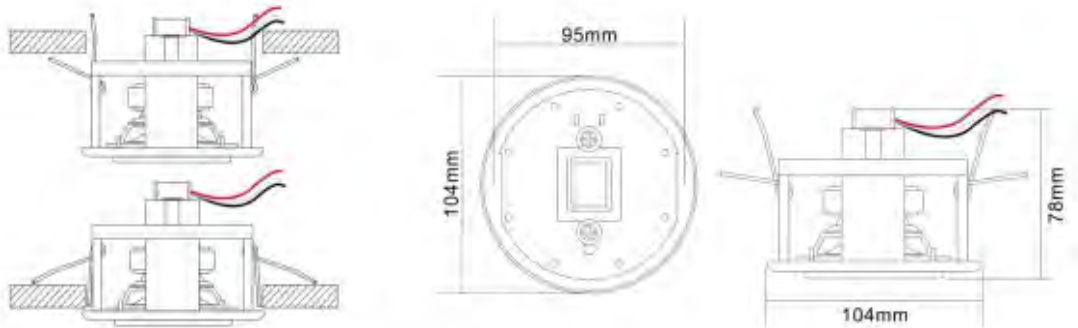

Mini Ceiling Speaker

T-103C

Material: plastic shell + aluminum mesh cover

Description:

Small caliber indoor ceiling speaker, using 3 inch full frequency high-quality speaker unit, high-grade and beautiful appearance, movable clip design, easy to install.

Specifications:

Model	T-103C
Power taps @100V	3W, 6W
Power taps @70V	1.5W, 3W
Impedance	Black:Com White:3.3KΩ Red:1.7KΩ
SPL(1W/1M)	88dB
Frequency response (-10dB)	120-20KHz
Speaker driver	3" x 1
Cutout size	95mm
Dimensions	104 x 78mm
Weight	0.5Kg