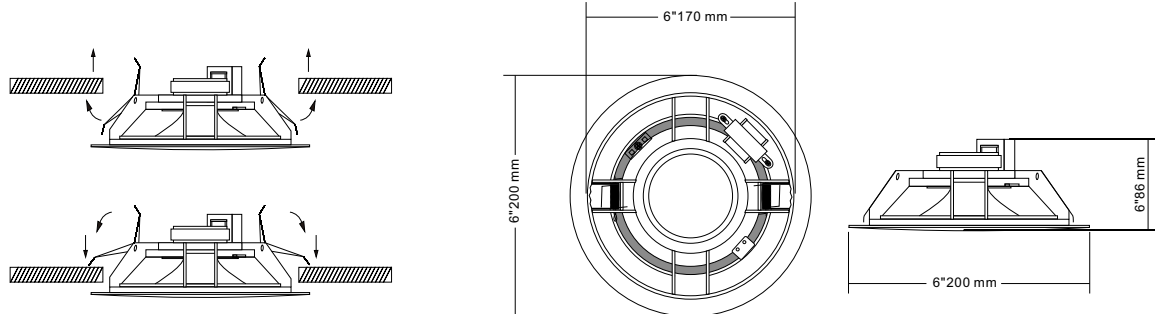

Ceiling Speaker

T-106U

**ECONOMIC
& HOT**

| | |
|-----------------------------------|---|
| Model | T-106U |
| Power Taps @100V | 3W, 6W, 9W |
| Power Taps @70V | 1.5W, 3W, 4.5W |
| Impedance | Black: Com Red:3.3K Ω Green:1.7K Ω White:1.1K Ω |
| SPL(1W/1M) | 91dB |
| Max. SPL (Rated W/1M) | 101dB |
| Frequency Response (-10dB) | 80-18KHz |
| Finish | Baffle: ABS, White Grille: Steel, White |
| Speaker Driver | 6" x 1 |
| Cutout Size | 170mm |
| Dimensions | 200 x 86mm |
| Weight | 0.9Kg |
| Mounting | Spring-clip |