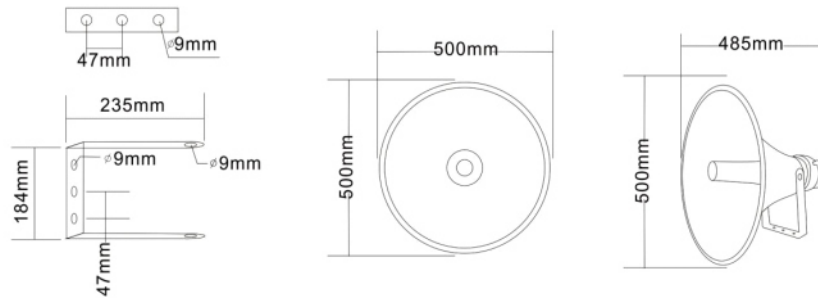

## T-720CD

Material: plastic shell + iron mesh cover

### Description:

All aluminum alloy structure, wide frequency domain waterproof horn, large power, strong sound penetration, wide coverage, suitable for square, railway station, etc.

### Specifications:

Model	T-720CD
Rated Power(100V)	25W, 50W, 100W
Rated Power(70V)	12.5W, 25W, 50W, 100W
Maximum Power	200W
Impedance	COM /400Ω/200Ω/100Ω/ 50Ω
Frequency Response (-20dB)	160-8KHz
Sensitivity (1W/1M)	114dB±3dB
Dimension	485×500mm
Weight	4.7Kg
IP Rate	IP×6