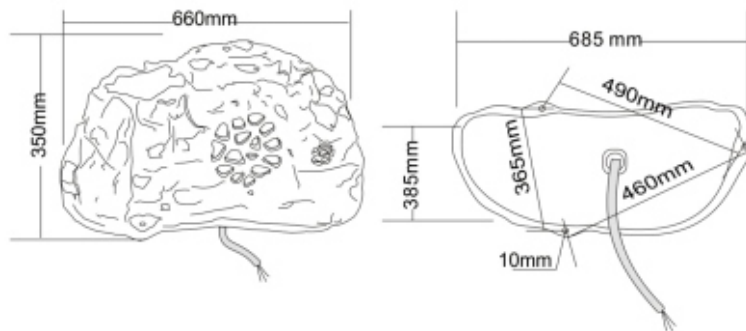

### Note:

Due to the continuous product updating, the color and dimension of the products are subject to the actual product. The following specification are for reference only.

### Specifications:

Model	T-300J
Power taps @100V	15W, 30W
Power taps @70V	7.5W, 15W
SPL(1W/1M)	96dB
Frequency response (-10dB)	120-16KHz
Finish	Organic resin
Speaker driver	8"+2.5"
IP rate	IP66
Cutout size	460 x 490 x 365mm
Unit(mm)	H:350
Weight	8.16Kg
Dimensions(mm)	685x385x350