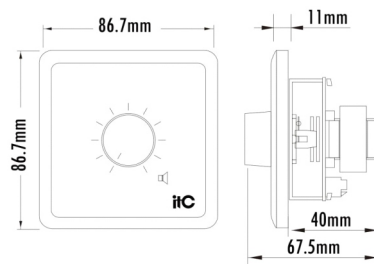

Volume Control

T-671 /T-672 /T-673 /T-674 /T-675

Model with "F" with alarm cutting function;
Note: Standard universal plastic bottom box (L80×W80×D60mm) can be used for installation.

Specifications:

Model	T-671	T-672	T-673	T-674	T-675
Input Power	6W	15W	30W	60W	100W
Control Mode	Transformer				
Signal Input	70~100V				
Signal Output	0~100V				
Speaker Type	Voltage Speaker				
Frequency Response	80Hz-16KHz				
Step	11 Steps				
Finish	PC, white				
Mounting Size	80 x 80 x 60mm				
Dimension	86.7 x 86.7 x 67.5mm				
Weight	0.14Kg	0.20Kg	0.20Kg	0.20Kg	0.22Kg
Accessory	One pair screw of M4 x 25				