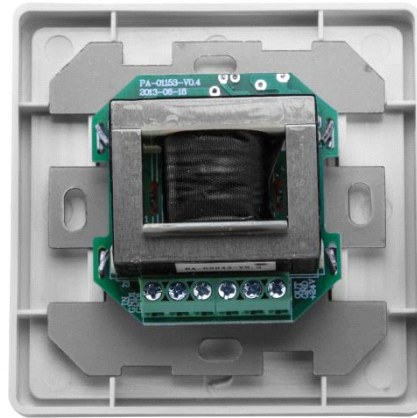

Volume Control

T-671 /T-672 /T-673 /T-674 /T-675

Model with "F" with alarm cutting function;
Note: Standard universal plastic bottom box (L80×W80×D60mm) can be used for installation.

Specifications:

Model	T-671	T-672	T-673	T-674	T-675
Input Power	6W	15W	30W	60W	100W
Control Mode	Transformer				
Signal Input	70~100V				
Signal Output	0~100V				
Speaker Type	Voltage Speaker				
Frequency Response	80Hz-16KHz				
Step	11 Steps				
Finish	PC, white				
Mounting Size	80 x 80 x 60mm				
Dimension	86.7 x 86.7 x 67.5mm				
Weight	0.14Kg	0.20Kg	0.20Kg	0.20Kg	0.22Kg
Accessory	One pair screw of M4 x 25				