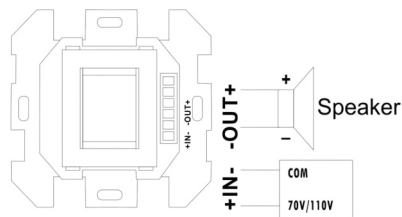

Volume Control

T-671 /T-672 /T-673 /T-674 /T-675

Model with "F" with alarm cutting function;
Note: Standard universal plastic bottom box (L80×W80×D60mm) can be used for installation.

Specifications:

Model	T-671	T-672	T-673	T-674	T-675
Input Power	6W	15W	30W	60W	100W
Control Mode	Transformer				
Signal Input	70~100V				
Signal Output	0~100V				
Speaker Type	Voltage Speaker				
Frequency Response	80Hz-16KHz				
Step	11 Steps				
Finish	PC, white				
Mounting Size	80 x 80 x 60mm				
Dimension	86.7 x 86.7 x 67.5mm				
Weight	0.14Kg	0.20Kg	0.20Kg	0.20Kg	0.22Kg
Accessory	One pair screw of M4 x 25				