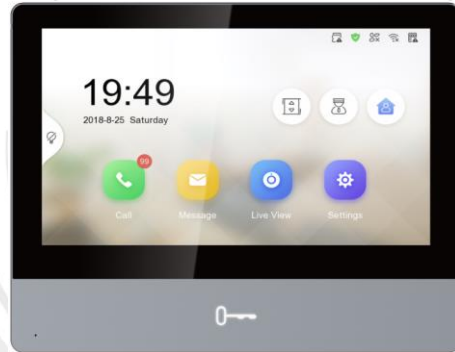

DS-KH8350-WTE1 Indoor Station

- 7-inch IPS touch screen with 1024 × 600 resolution
- Reddot award winner
- Convenient Hik-Connect APP Mobile Control
- Receive calls, open the door and live view remotely
- Easy to use without PC
- Easy wizard for quick set up
- Configure the whole system on one touch screen
- Rich functions and extensions
- Live-view of the door station and cameras in public areas
- Support voice messages when no response from the indoor station
- Receive alarms by internal alarm terminals
- Elevator access control

▪ Specification

System parameters	
Operation system	Linux
ROM	32 MB
RAM	128 MB
Processor	Embedded high performance processor
Display parameters	
Screen size	7-inch
Operation method	Capacitive touch screen
Type	Colorful IPS
Resolution	1024 × 600
Video parameters	
Lens	/
Resolution	/
FOV	/
Wide dynamic range (WDR)	/
Video compression standard	/
Focal length	/
Audio parameters	
Audio input	1 built-in omnidirectional microphone
Audio compression standard	G.711U/G.711A
Audio output	1 built-in loudspeaker
Audio Input	Built-in omnidirectional microphone
Audio compression bitrate	64 Kbps
Audio quality	Noise suppression and echo cancellation
Volume adjustment	Adjustable
Capacity	
Notice capacity	200
Linked indoor extensions capacity	16
Linked doorphone capacity	17
Linked network camera capacity	16
Network parameters	
Network protocol	TCP/IP, SIP, RTSP
Wi-Fi	2.4 GHz, IEEE802.11b, IEEE802.11g, IEEE802.11n
Bluetooth	/
3G/4G	/
Zigbee	/
Device interfaces	
Alarm input	8
Network interface	1 RJ-45 10/100 Mbps self-adaptive
TAMPER	/
RS-485	1 RS-485 (Half duplex)
USB	/