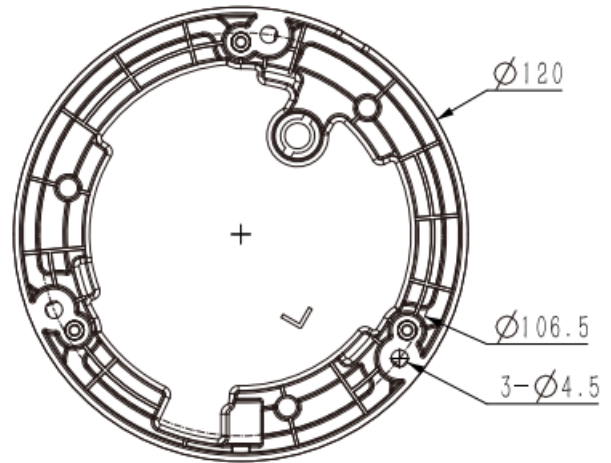

Tiandy

Image	
Max. Resolution	2688x1520@25fps
Main Stream	PAL:25fps(2688x1520,2560x1440,2304x1296,1920x1080,1280x720) NTSC:24(2688x1520,2560x1440)30fps(2304x1296,1920x1080,1280x720)
Sub Stream	PAL:25fps(704x576,704x288,352x288,640x360) NTSC:30fps(704x480,704x240,352x240,640x360)
Third Stream	N/A
BLC	Yes
HLC	Yes
AGC	Yes
3D DNR	Yes
White Balance	Auto/Semi-auto/Manual/Sunny/Natural light/Warm light/Sodium lamp/Incandescent lamp/Locked white balance
ROI	8 regions
Corridor mode	N/A
EIS	N/A
OSD	1region;16*16/32*32/48*48
Picture Overlay	N/A
Privacy Mask	4 regions
Defog	Yes
Feature	
Alarm Trigger	Motion Detection;Mask Alarm;Disk Full;Disk R/W Error;IP Address Conflict
Linkage Method	trigger recording;trigger capture;notify surveillance center
Video Analytics	Tripwire;Perimeter

Tiandy

DIMENSIONS (Unit: mm)

ACCESSORIES

A25

A29

A35

A36

Tiandy Technologies Co.,Ltd.