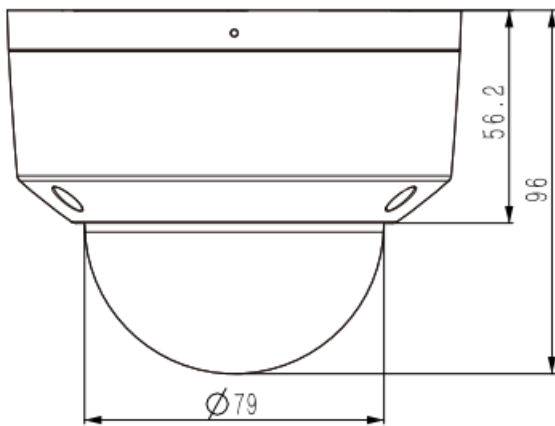

Tiandy

Image	
Max. Resolution	2688x1520@25fps
Main Stream	PAL:25fps(2688x1520,2560x1440,2304x1296,1920x1080,1280x720) NTSC:24(2688x1520,2560x1440)30fps(2304x1296,1920x1080,1280x720)
Sub Stream	PAL:25fps(704x576,704x288,352x288,640x360) NTSC:30fps(704x480,704x240,352x240,640x360)
Third Stream	N/A
BLC	Yes
HLC	Yes
AGC	Yes
3D DNR	Yes
White Balance	Auto/Semi-auto/Manual/Sunny/Natural light/Warm light/Sodium lamp/Incandescent lamp/Locked white balance
ROI	8 regions
Corridor mode	N/A
EIS	N/A
OSD	1region;16*16/32*32/48*48
Picture Overlay	N/A
Privacy Mask	4 regions
Defog	Yes
Feature	
Alarm Trigger	Motion Detection;Mask Alarm;Disk Full;Disk R/W Error;IP Address Conflict
Linkage Method	trigger recording;trigger capture;notify surveillance center
Video Analytics	Tripwire;Perimeter

Tiandy

DIMENSIONS (Unit: mm)

ACCESSORIES

A25

A29

A35

A36

Tiandy Technologies Co.,Ltd.