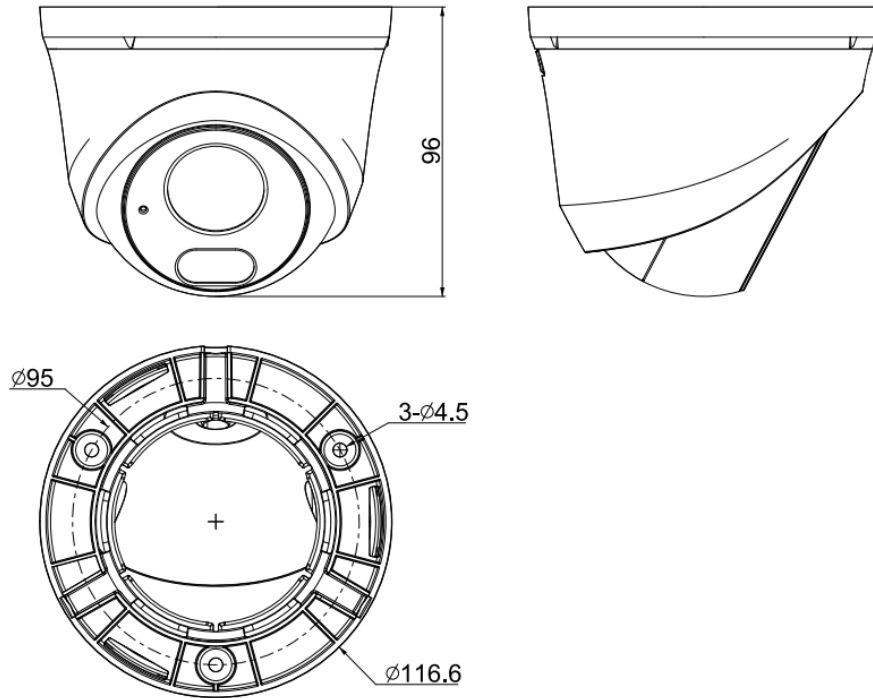

Tiandy

Image	
Max. Resolution	2688x1520@25fps
Main Stream	PAL:25fps(2688x1520,2560x1440,2304x1296,1920x1080,1280x720) NTSC:24fps(2688x1520,2560x1440),30fps(2304x1296,1920x1080,1280x720)
Sub Stream	PAL:25fps(704x576,704x288,640x360,352x288) NTSC:30fps(704x480,704x240,640x360,352x240)
Third Stream	N/A
BLC	Yes
HLC	Yes
AGC	Yes
3D DNR	Yes
White Balance	Auto/Semi-auto/Manual/Sunny/Natural light/Warm light/Sodium lamp/Incandescent lamp/Locked white balance
ROI	8 regions
Corridor mode	N/A
EIS	N/A
OSD	1region;16*16/32*32/48*48/64*64
Picture Overlay	N/A
Privacy Mask	4 regions
Defog	Yes
Feature	
Alarm Trigger	Motion Detection;Mask Alarm;Disk Full;Disk R/W Error;IP Address Conflict
Linkage Method	trigger recording;trigger capture;notify surveillance center
Video Analytics	Tripwire;Perimeter

Tiandy

DIMENSIONS (Unit: mm)

ACCESSORIES

TC-P54BM Spec:V5

A36

A29

Tiandy Technologies Co.,Ltd.

Email: sales@tiandy.com
Website: en.tiandy.com