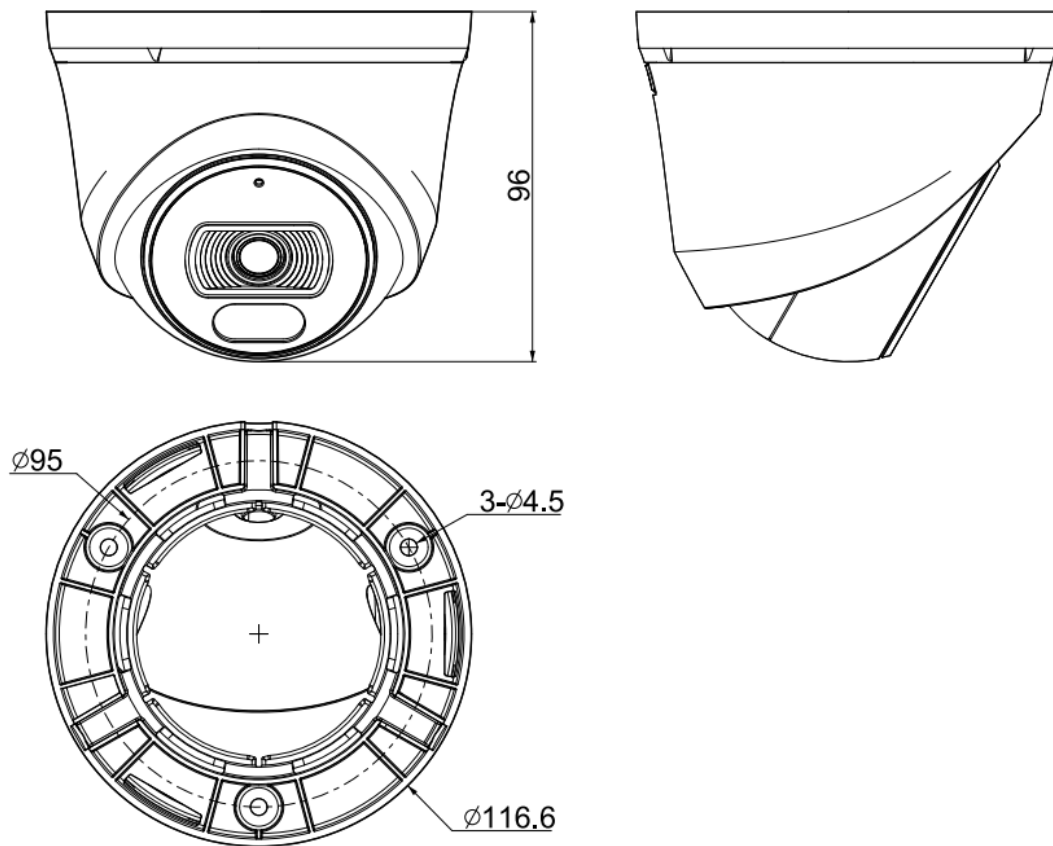

Tiandy

Image	
Max. Resolution	2688x1520@25fps
Main Stream	PAL:25fps(2688X1520,2560x1440,2304x1296,1920x1080,1280x720) NTSC:24fps(2688X1520,2560x1440) 30fps(2304x1296,1920x1080,1280x720)
Sub Stream	PAL:25fps(704x576,704x288,352x288,640x360) NTSC:30fps(704x480,704x240,352x240,640x360)
Third Stream	N/A
BLC	Yes
HLC	Yes
AGC	Yes
3D DNR	Yes
White Balance	Auto/Semi-auto/Manual/Sunny/Natural light/Warm light/Sodium lamp/Incandescent lamp/Locked white balance
ROI	8 regions
Corridor mode	N/A
EIS	N/A
OSD	1region;16*16/32*32/48*48/64*64
Picture Overlay	N/A
Privacy Mask	4 regions
Defog	Yes
Feature	
Alarm Trigger	Motion Detection;Mask Alarm;IP Address Conflict
Linkage Method	trigger warnlight;trigger capture
Video Analytics	Tripwire;Perimeter

Tiandy

DIMENSIONS (Unit: mm)

ACCESSORIES

TC-P54BM Spec:V5

A36

A29

Tiandy Technologies Co.,Ltd.

Email: sales@tiandy.com
Website: en.tiandy.com