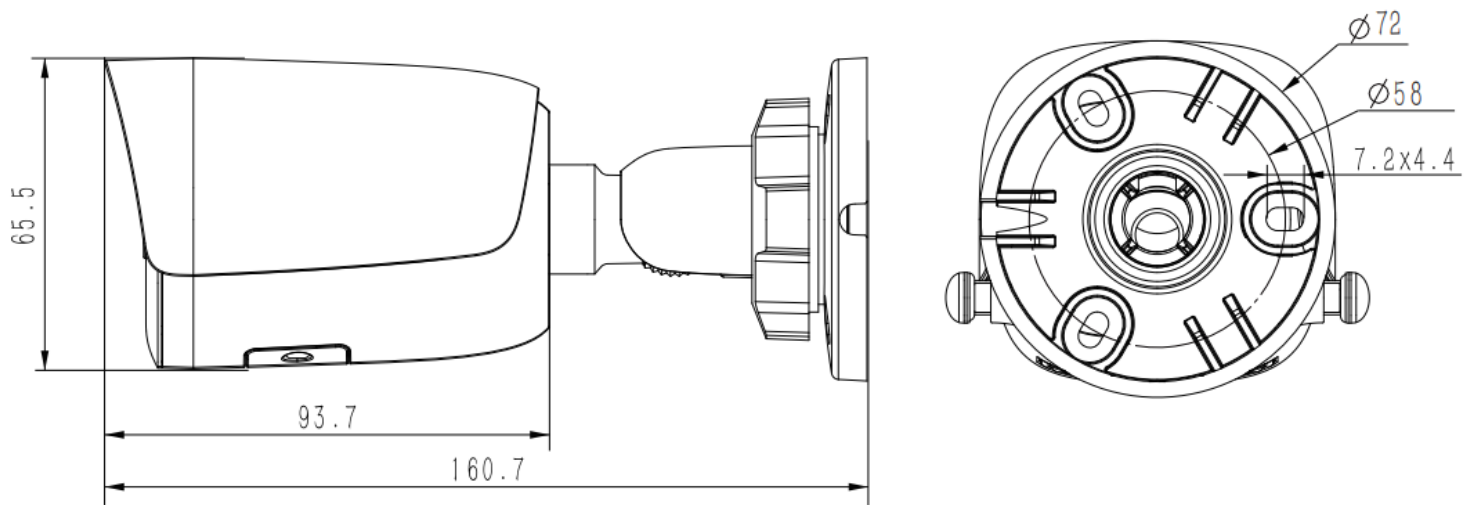

DIMENSIONS (Unit: mm)

ACCESSORIES