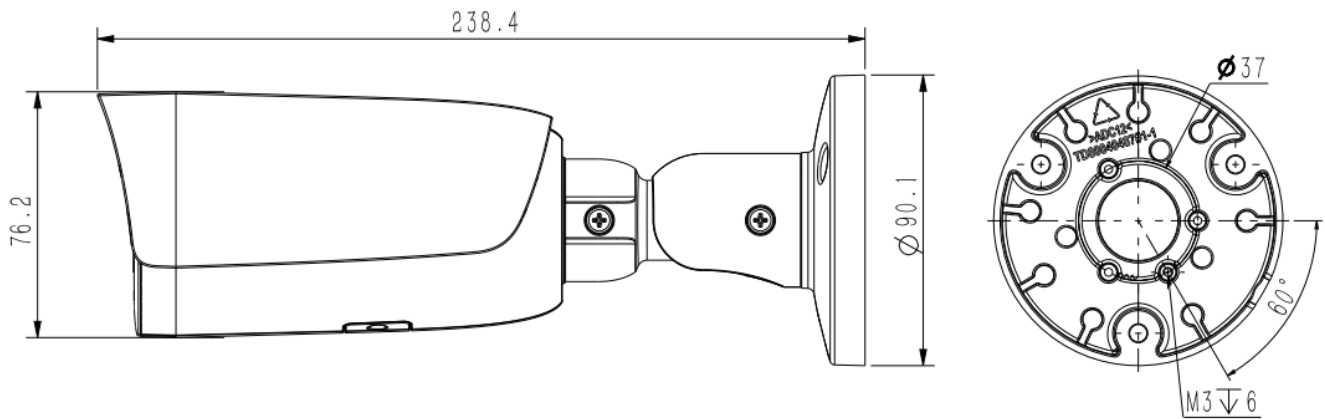

Tiandy Technologies Co.,Ltd.

Email: sales@tiandy.com
Website: en.tiandy.com

Tel: +86-22-58596065
Fax: +86-22-58596048

Tiandy

Camera	
Image Sensor	1/1.8"CMOS
Min. Illumination	Color:0.0001Lux@(F1.0,AGC ON),B/W:0Lux with IR
Shutter Time	1s-1/100000s
WDR	120dB
S/N	>42dB
Angle Adjustment	0-360°;0-90°;0-360°
Lens	
Lens Type	Fixed
Focal Length	4mm
Lens Mount	M16
Aperture Range	F1.0,Fixed
Field of View	94.5°(H);50.2°(V);110.2°(D)
DORI Distance	Detect:80m Observe:31.7m Recognize:16m Identify:8m
Illuminator	
White LEDs	4
Whitelight Distance	15m
Compression Standard	
Video Compression	S+265/H.265/H.264B/H.264M/H.264H/Motion JPEG
Video Bit Rate	32k-16Mbps
Audio Compression	G.711A/G.711U/ADPCM_D/AAC_LC
Audio Sampling Rate	8kHz/32kHz/48kHz
Image	
Max. Resolution	2688x1520@30fps
Main Stream	PAL:25fps(2688x1520,2560x1440,2304x1296) 50fps(1920x1080,1280x720) NTSC:30fps(2688x1520,2560x1440,2304x1296) 60fps(1920x1080,1280x720)
Sub Stream	PAL:25fps(704x576,704x288,352x288,640x360) NTSC:30fps(704x480,704x240,352x240,640x360)
Third Stream	PAL:25fps(1280x720,704x576,704x288,352x288) NTSC:30fps(1280x720,704x480,704x240,352x240)
BLC	Yes
HLC	Yes
AGC	Yes
3D DNR	Yes
White Balance	Auto/Semi-auto/Manual/Sunny/Natural light/Warm light/Sodium lamp/Incandescent lamp/Locked white balance
ROI	8 regions
Corridor mode	Yes
EIS	N/A
OSD	5 regions; 16*16/32*32/48*48/64*64/96*96
Picture Overlay	1 region; 200*200 BMP 24bits
Privacy Mask	4 regions
Defog	Yes

DIMENSIONS (Unit: mm)

ACCESSORIES

A36

TC-P54BM SpecV5