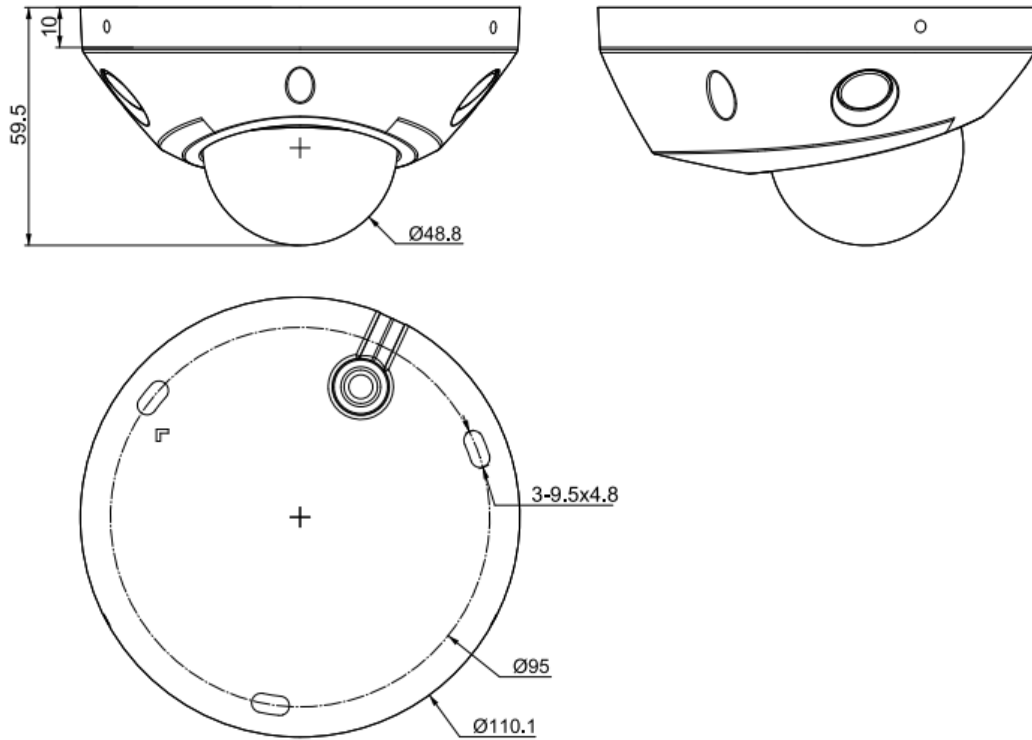

## SPECIFICATIONS

Camera	
Image Sensor	1/2.7"CMOS
Min. Illumination	Color:0.002Lux@(F1.6,AGC ON),B/W:0Lux with IR
Shutter Time	1s-1/100000s
Day&Night	IR-cut filter with auto switch (ICR)
WDR	120dB
S/N	>39dB
Angle Adjustment	- 22.5-22.5°; 0-75°;0-360°
Lens	
Lens Type	Fixed
Focal Length	2.8mm
Lens Mount	M12
Aperture Range	F1.6,Fixed
Field of View	104.2°(H);58.8°(V);119.6°(D)
DORI Distance	Detect:56m Observe:22m Recognize:11m Identify:5.6m
Illuminator	
IR LEDs	2
IR Distance	30m
Wavelength	850nm
White LEDs	N/A
Whitelight Distance	N/A
Compression Standard	
Video Compression	S+265/H.265/H.264B/H.264M/H.264H/Motion JPEG
Video Bit Rate	32k-16Mbps
Audio Compression	G.711A/G.711U/ADPCM_D/AAC_LC
Audio Sampling Rate	8kHz/32kHz/48kHz
Image	
Max. Resolution	2880x1620@30fps
Main Stream	PAL:25fps(2880x1620,2688x1520,2560x1440,2304x1296) 50fps(1920x1080,1280x720)
Sub Stream	PAL:25fps(704x576,704x288,352x288,640x360) NTSC:30fps(704x480,704x240,352x240,640x360)
Third Stream	PAL:25fps(1280x720,704x576,640x360,704x288,352x288) NTSC:30fps(1280x720,704x480,640x360,704x240,352x240)
BLC	Yes
HLC	Yes
AGC	Yes
3D DNR	Yes
White Balance	Auto/Semi-auto/Manual/Sunny/Natural light/Warm light/Sodium lamp/Incandescent lamp/Locked white balance
ROI	8 regions
Corridor mode	Yes
EIS	N/A
OSD	5regions;16*16/32*32/48*48/64*64/96*96
Picture Overlay	1 region
Privacy Mask	4 regions
Defog	Yes

## DIMENSIONS (Unit: mm)