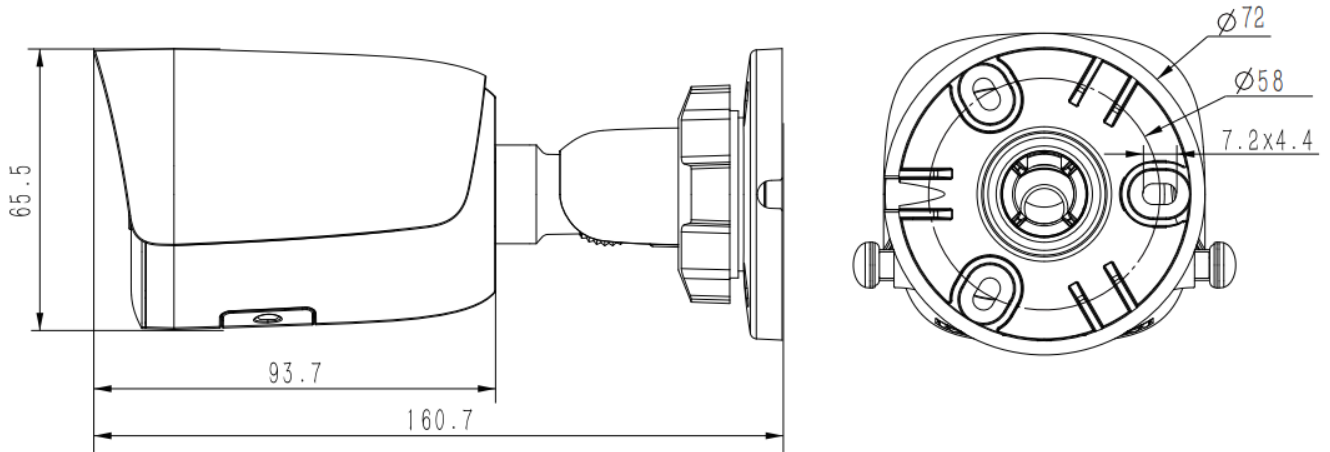

Tiandy

DIMENSIONS (Unit: mm)

ACCESSORIES

Tiandy Technologies Co.,Ltd.

Email: sales@tiandy.com
Website: en.tiandy.com

Tel: +86-22-58596065
Fax: +86-22-58596048