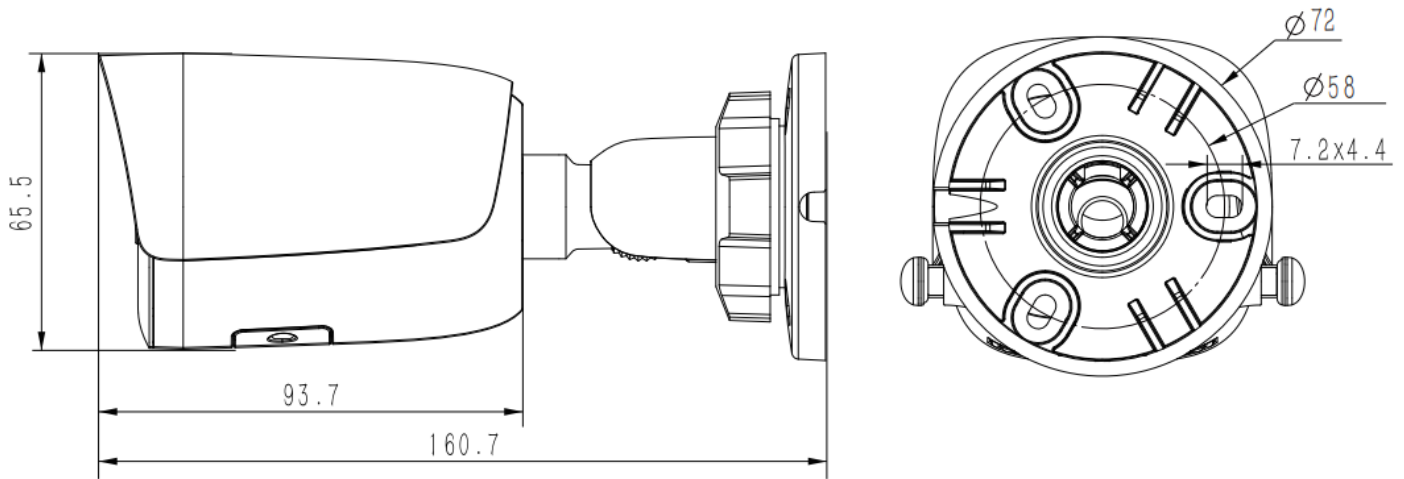

Tiandy

DIMENSIONS (Unit: mm)

ACCESSORIES

Tiandy Technologies Co.,Ltd.

Email: sales@tiandy.com
Website: en.tiandy.com

Tel: +86-22-58596065
Fax: +86-22-58596048