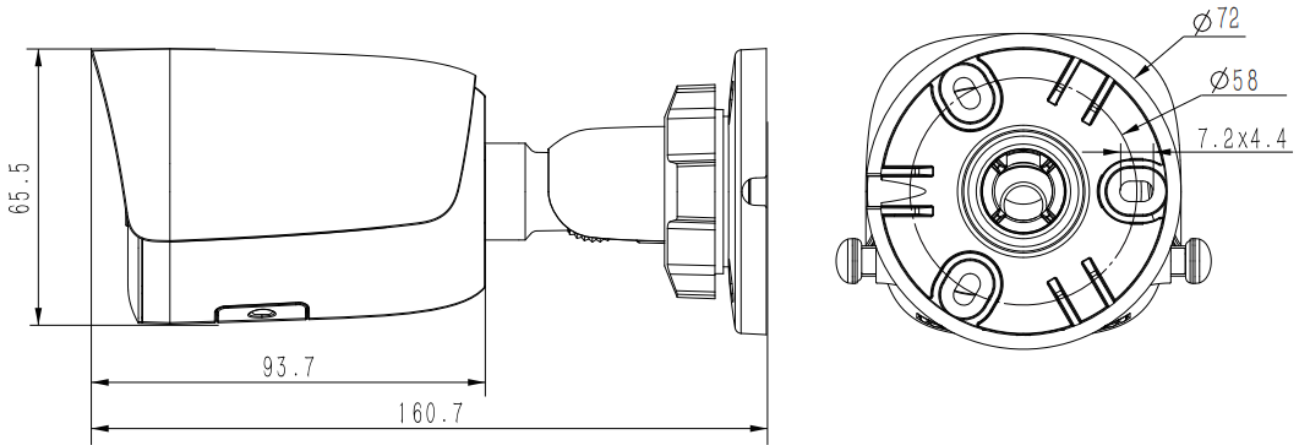

Tiandy

DIMENSIONS (Unit: mm)

ACCESSORIES

TC-P54BM Spec:V5

Tiandy Technologies Co.,Ltd.

Email: sales@tiandy.com
Website: en.tiandy.com

Tel: +86-22-58596065
Fax: +86-22-58596048