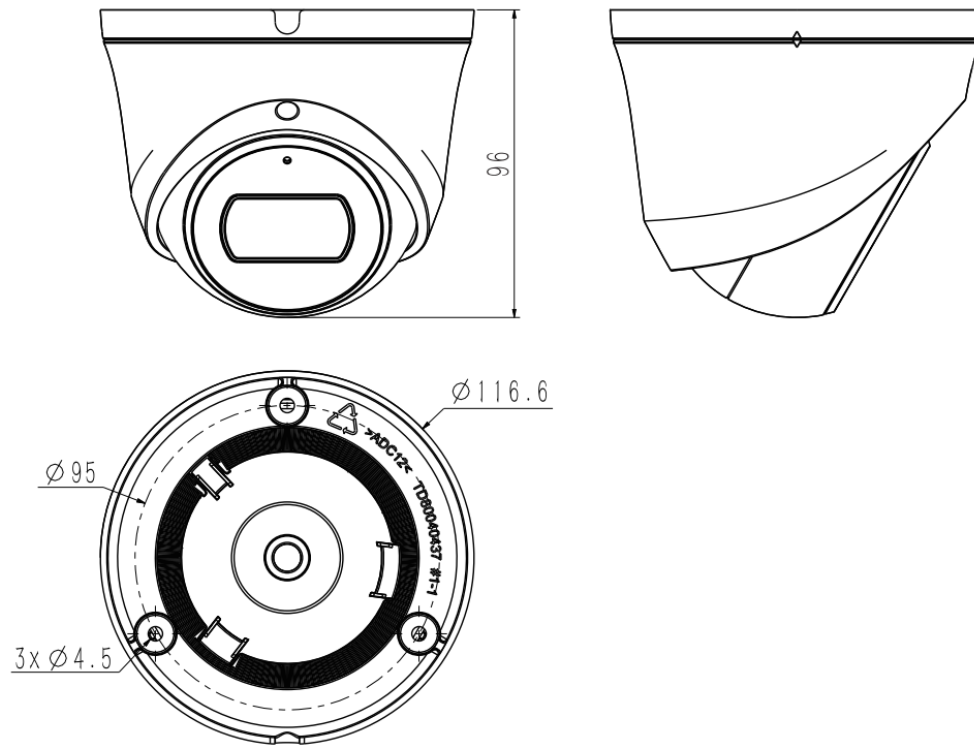

Tiandy

Image	
Max. Resolution	3840x2160@20fps
Main Stream	PAL:20fps(3840x2160,3072x2048),25fps(2560x1440,2304x1296,1920x1080,1280x720) NTSC:20fps(3840x2160,3072x2048),30fps(2560x1440,2304x1296,1920x1080,1280x720)
Sub Stream	PAL:25fps(704x576,704x288,352x288,640x360) NTSC:30fps(704x480,704x240,352x240,640x360)
Third Stream	PAL:25fps(704x576,704x288,352x288,640x480) NTSC:30fps(704x480,704x240,352x240,640x480)
BLC	Yes
HLC	Yes
AGC	Yes
3D DNR	Yes
White Balance	Auto/Semi-auto/Manual/Sunny/Natural light/Warm light/Sodium lamp/Incandescent lamp/Locked white balance
ROI	8 regions
Corridor mode	Yes
EIS	N/A
OSD	5regions;16*16/32*32/48*48/64*64/96*96
Picture Overlay	1 region
Privacy Mask	4 regions
Defog	Yes
Feature	
Alarm Trigger	Motion Detection;Mask Alarm;Voltage Alarm;Disk Full;Disk R/W Error;IP Address Conflict;MAC Address Conflict;FTP Server Exception ;Event Input, Event Output
Linkage Method	send email;trigger sound;trigger warnlight;trigger recording;trigger capture;notify surveillance center
Video Analytics	Human/Vehicle Classification;Tripwire;Perimeter;Video Abnormal;Audio Abnormal

Tiandy

DIMENSIONS (Unit: mm)

ACCESSORIES

TC-P54BM Spec:V5

A29

A36

Tiandy Technologies Co.,Ltd.

Email: sales@tiandy.com
Website: en.tiandy.com