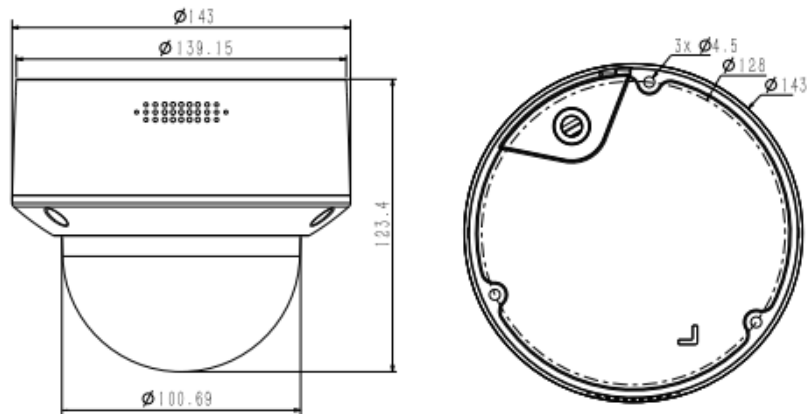

Tiandy Technologies Co.,Ltd.

Email: sales@tiandy.com

Tel: +86-22-58596065

Website: en.tiandy.com

Fax: +86-22-58596048

SPECIFICATIONS

Camera	
Image Sensor	1/2.8"CMOS
Min. Illumination	Color:0.002Lux@(F1.6,AGC ON),B/W:0Lux with IR
Shutter Time	1s-1/100000s
Day&Night	IR-cut filter with auto switch (ICR)
WDR	120dB
S/N	>42dB
Angle Adjustment	0-345°;0-90°;0-350°
Lens	
Lens Type	Motorized
Focal Length	2.7-13.5mm
Lens Mount	Φ14
Aperture Range	F1.6,Fixed
Field of View	106.7°-31.5°(H);57.3°-17.8°(V);121.1°-36.2°(D)
DORI Distance	Detect:77m-331m Observe:30.55m-131m Recognize:15.5m-66m Identify:7.5m-33m
Illuminator	
IR LEDs	18
IR Distance	50m
Wavelength	850nm
White LEDs	N/A
Whitelight Distance	N/A
Compression Standard	
Video Compression	S+265/H.265/H.264B/H.264M/H.264H/Motion JPEG
Video Bit Rate	32k-16Mbps
Audio Compression	G.711A/G.711U/ADPCM_D/AAC_LC
Audio Sampling Rate	8kHz/32kHz/48kHz

DIMENSIONS (Unit: mm)

ACCESSORIES

TC-P54BM Spec:V3

A28