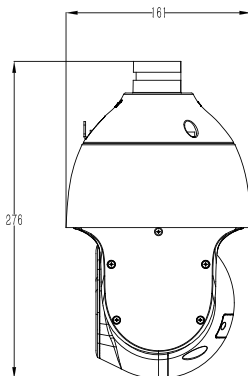

DIMENSIONS

Unit: mm