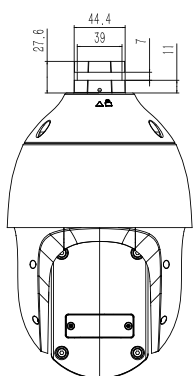

DIMENSIONS

Unit: mm