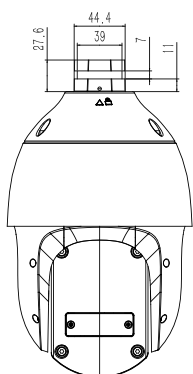

DIMENSIONS

Unit: mm