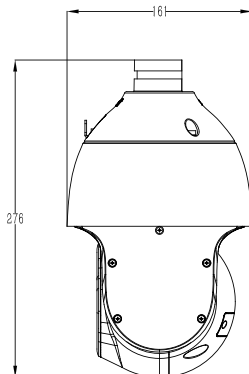

DIMENSIONS

Unit: mm