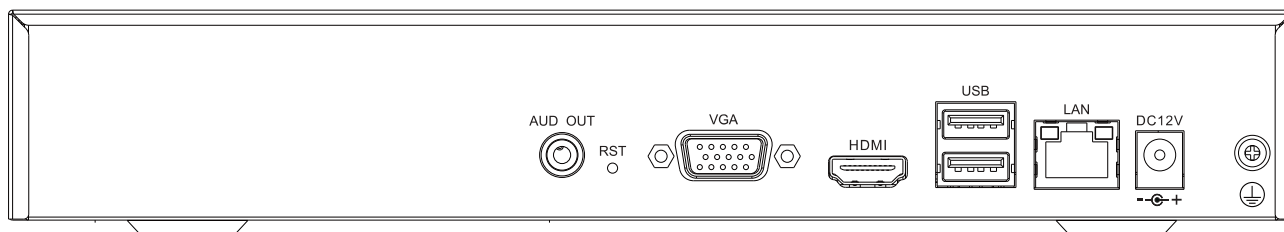

SPECIFICATIONS

Input	
Video Input	20-ch
Max Resolution	8MP
Two-way Audio Input	N/A
Bandwidth	Income 80Mbps; Outgoing 80Mbps
Output	
HDMI/VGA Output	HDMI 1-ch, 3840×2160, 2560×1440, 1920×1080, 1280×720, 1024×768, 1440×900, 1280×800 VGA 1-ch, 1920×1080, 1440×900, 1280×800, 1280×720, 1024×768
Screen Split	1/3/4/5/6/7/8/9/10/13/16/20A/20B
Audio Output	1×RCA
Decoding	
Decoding Format	S+265/H.265/H.264
Recording Resolution	8MP/6MP/5MP/3MP/1080P/UXGA/720P/VGA/4CIF/DCIF/2CIF/CIF/QCIF
Preview Capability	1×8MP, 1×6MP, 1×5MP, 2×4MP, 2×3MP, 4×1080P, 8×720P, 20×4CIF
Synchronous Playback	1×8MP, 1×6MP, 1×5MP, 2×4MP, 2×3MP, 4×1080P, 8×720P
Records Encryption	Yes
Hard Disk	
SATA	1 SATA interface for 1 HDDs
Capacity	Up to 10TB for each HDD
eSATA Interface	N/A
Array Type	N/A
External Interface	
Network Interface	1×RJ45 self-adaptive 10/100 Mbps network interface
USB Interface	2×USB 2.0
Serial Interface	N/A
Alarm In/Out	N/A
Network	
Protocol	TCP/IP, ICMP, HTTP, HTTPS, FTP, DHCP, DNS, DDNS, RTP, RTSP, RTCP, PPPoE, NTP, UPnP, SMTP, IGMP, QoS, IPV4, IPV6, Multicast, ARP, UDP, SNMP, SSL, Telnet, RTMP, NFS
System Compatibility	ONVIF (PROFILE S/T/G), SDK, P2P
General	
Web Version	Web6
Language	Simple Chinese, Traditional Chinese, English, Spanish, Korean, Italian, Turkish, Russian, Thai, French, Polish, Dutch, Hebraism, Arabic, Vietnamese
Operating Conditions	-10°C ~ 55°C, 10%~90% RH
Power Supply	DC12V 3.33A
Consumption (without HDD)	≤10W (without HDD)
Chassis	1U
Dimensions	44×255×231mm, (1.78×10.04×9.09 inch)
Weight (without HDD)	0.8Kg (1.76lb)

Tiandy

AVAILABLE MODEL

TC-R3120 SPEC: I/B/V3.0

DIMENSIONS (Unit: mm)

Physical Interfaces

DISTRIBUTED BY

Tiandy Technologies Co.,Ltd.

Email: sales@tiandy.com