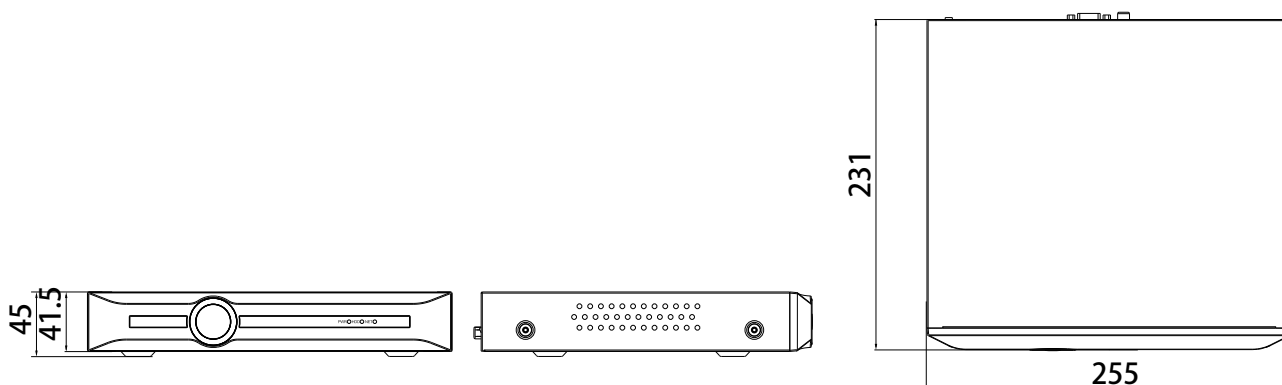

SPECIFICATIONS

Input	
Video Input	20-ch
Max Resolution	8MP
Two-way Audio Input	N/A
Bandwidth	Income 80Mbps; Outgoing 80Mbps
Output	
HDMI/VGA Output	HDMI 1-ch, 3840×2160, 2560×1440, 1920×1080, 1280×720, 1024×768, 1440×900, 1280×800 VGA 1-ch, 1920×1080, 1440×900, 1280×800, 1280×720, 1024×768
Screen Split	1/3/4/5/6/7/8/9/10/13/16/20A/20B
Audio Output	1×RCA
Decoding	
Decoding Format	S+265/H.265/H.264
Recording Resolution	8MP/6MP/5MP/3MP/1080P/UXGA/720P/VGA/4CIF/DCIF/2CIF/CIF/QCIF
Preview Capability	1×8MP, 1×6MP, 1×5MP, 2×4MP, 2×3MP, 4×1080P, 8×720P, 20×4CIF
Synchronous Playback	1×8MP, 1×6MP, 1×5MP, 2×4MP, 2×3MP, 4×1080P, 8×720P
Records Encryption	Yes
Hard Disk	
SATA	1 SATA interface for 1 HDDs
Capacity	Up to 10TB for each HDD
eSATA Interface	N/A
Array Type	N/A
External Interface	
Network Interface	1×RJ45 self-adaptive 10/100 Mbps network interface
USB Interface	2×USB 2.0
Serial Interface	N/A
Alarm In/Out	N/A
Network	
Protocol	TCP/IP, ICMP, HTTP, HTTPS, FTP, DHCP, DNS, DDNS, RTP, RTSP, RTCP, PPPoE, NTP, UPnP, SMTP, IGMP, QoS, IPV4, IPV6, Multicast, ARP, UDP, SNMP, SSL, Telnet, RTMP, NFS
System Compatibility	ONVIF (PROFILE S/T/G), SDK, P2P
General	
Web Version	Web6
Language	Simple Chinese, Traditional Chinese, English, Spanish, Korean, Italian, Turkish, Russian, Thai, French, Polish, Dutch, Hebraism, Arabic, Vietnamese
Operating Conditions	-10°C ~ 55°C, 10%~90% RH
Power Supply	DC12V 3.33A
Consumption (without HDD)	≤10W (without HDD)
Chassis	1U
Dimensions	44×255×231mm, (1.78×10.04×9.09 inch)
Weight (without HDD)	0.8Kg (1.76lb)

Tiandy

AVAILABLE MODEL

TC-R3120 SPEC: I/B/V3.0

DIMENSIONS (Unit: mm)

Physical Interfaces

DISTRIBUTED BY

Tiandy Technologies Co.,Ltd.

Email: sales@tiandy.com