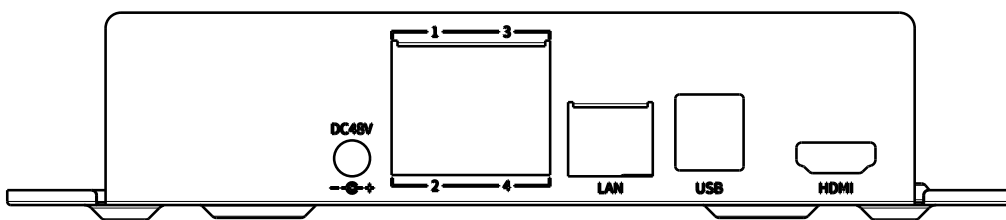

Physical Interfaces

DISTRIBUTED BY

Tiandy Technologies Co.,Ltd.

Email: sales@tiandy.com
Website: en.tiandy.com

Tel: +86-22-58596178
Fax: +86-22-58596048