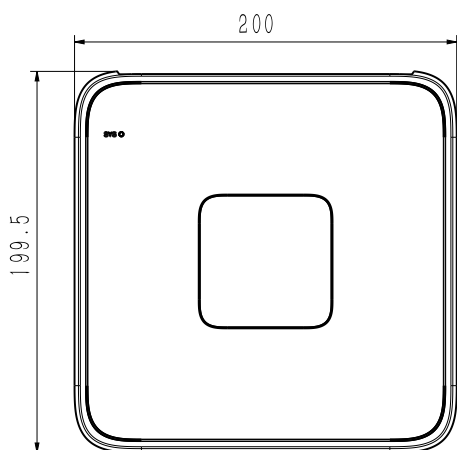

Tiandy

DIMENSIONS (Unit: mm)