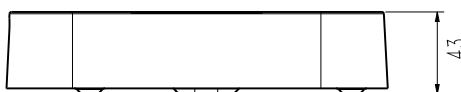

Tiandy

DIMENSIONS (Unit: mm)