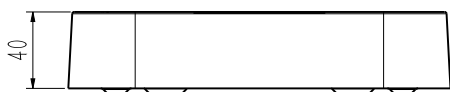

Tiandy

DIMENSIONS (Unit: mm)