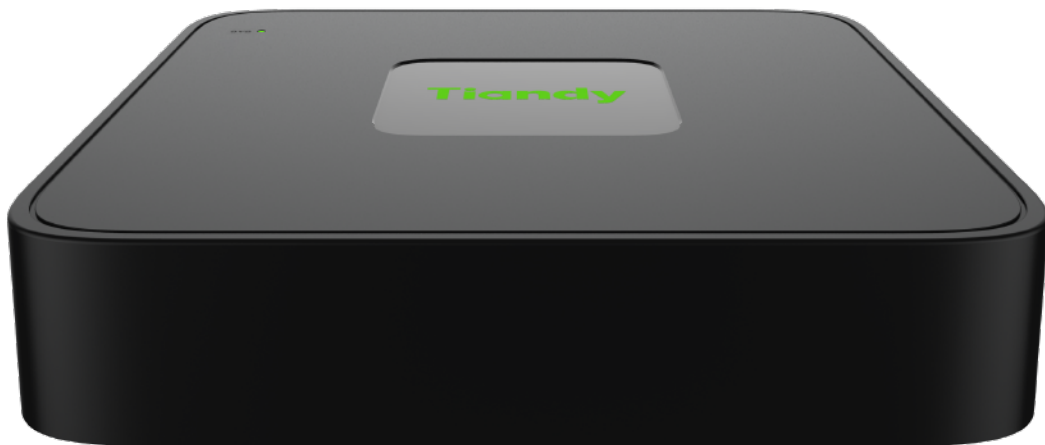

Tiandy

TC-R3104 Spec: I/B/P4/C/Eu/L/S H.265 1HDD 4ch PSE NVR

AK Series

KEY FEATURES

HD Input

- Plug and play
- S+265/H.265/S+264/H.264 video formats
- Connectable to the third-party network cameras
- Up to 4-channel input
- 4 PoE ports
- Supports live view, storage, and playback of the connected camera at up to 5MP resolution

HD Output

- 1×HDMI output
- HDMI Video output at up to 1080P resolution

HD Storage

- 1 SATA interfaces, up to 6TB for each HDD
- S+265 compression effectively reduces the storage space and costs by up to 75%

HD Transmission

- 1×RJ45 self-adaptive 10/100 Mbps network interface
- PoE Port: 4×RJ45 self-adaptive 10/100 Mbps network interfaces

Various Applications

- Centralized management of IP cameras, including configuration, information import/export, real-time information display, upgrade, etc.
- Connectable to smart IP cameras from Tiandy and the recording, playing back, and backing up
- Support cloud upgrade