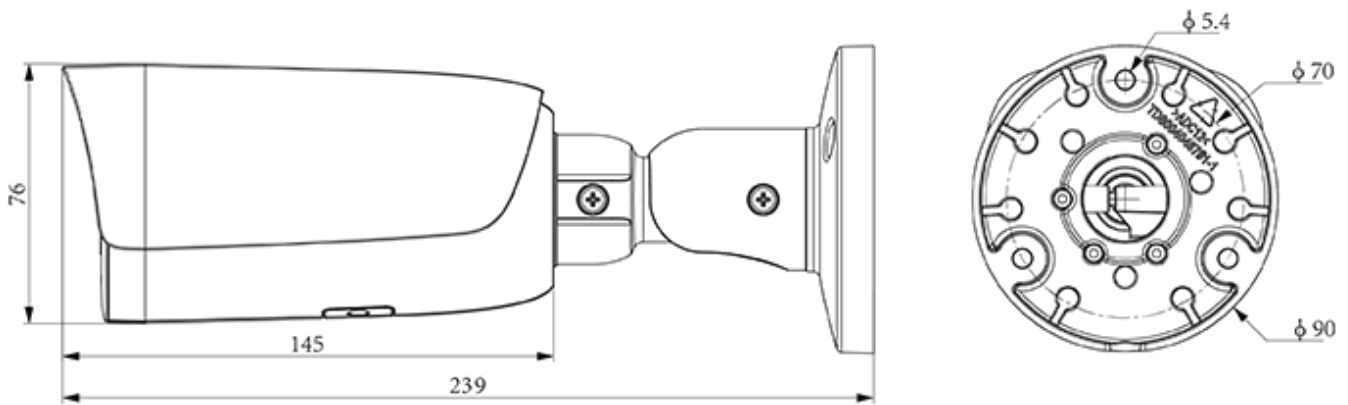

Interface

Communication Interface	1*RJ-45 (10/100 Base-T)
Built-in Mic	Yes
Reset Button	Yes
On-board Storage	Support microSD/microSDHC/microSDXC card, up to 512GB
RTC	Yes

General

Web Client Language	19 languages Simple Chinese/Traditional Chinese/English/Spanish/Korean/Italian/Turkish/Russian/Thai/French/Polish/Dutch/Hebrew/Arabic/Vietnamese/German/Ukrainian/Portuguese/Albanian
Operating Temperature	-40°C~65°C(-40°F~149°F)
Operating Humidity	≤95%RH
Storage Temperature	-40°C~65°C(-40°F~149°F)
Storage Humidity	10%~95%RH(non-condensing)
Power Supply	DC12V±25%,Max. 8W; PoE:IEEE 802.3af,Max. 9W

Protection	Surge4000V; ESD6000V; IP67
Boundary Dimensions	239(L)90(W)90(H)mm
Package Dimensions	280(L)125(W)140(H)mm
GrossWeight	1.28kg

DIMENSIONS (Unit: mm)

Assembly diagram of Junction Box

TC-P54BM Spec:V5